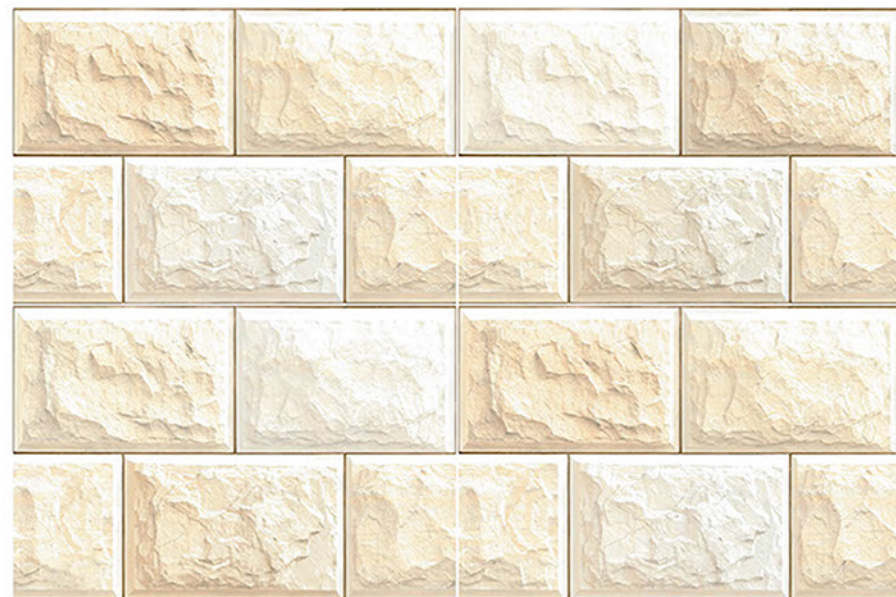

SENECA

Surface finishes, natural Look
&
Inspiration, Original Decors.

STONE CLADDING

(ALL DESIGN 3-PCS RANDOM)

ELEVATION WALL TILES
300x450mm

ASTER_02

(Random)

STONE CLADDING