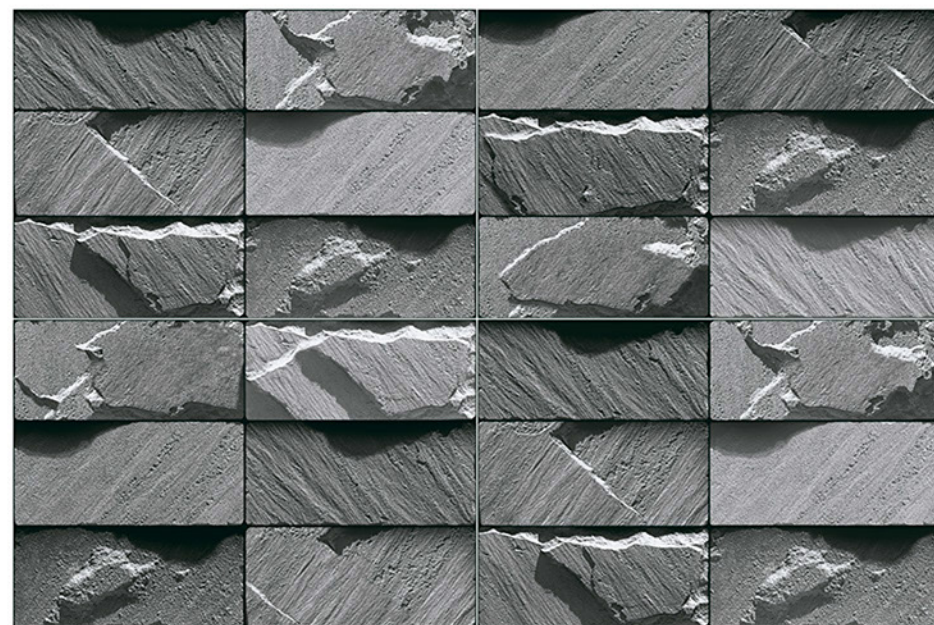

ELEVATION WALL TILES
300x450mm

BELL-04

STONE CLADDING

(ALL DESIGN 3-PCS RANDOM)

ELEVATION WALL TILES
300x450mm

RUBY_12

**STONE
CLADDING**

(ALL DESIGN 3-PCS RANDOM)