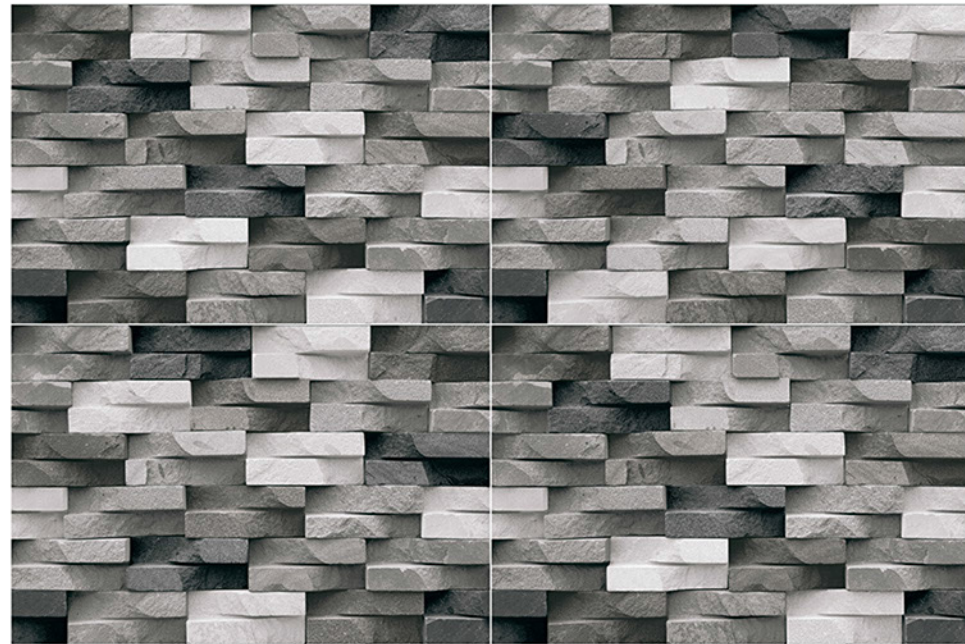

**STONE
CLADDING**

(ALL DESIGN 3-PCS RANDOM)

ELEVATION WALL TILES
300x450mm

BELL-04