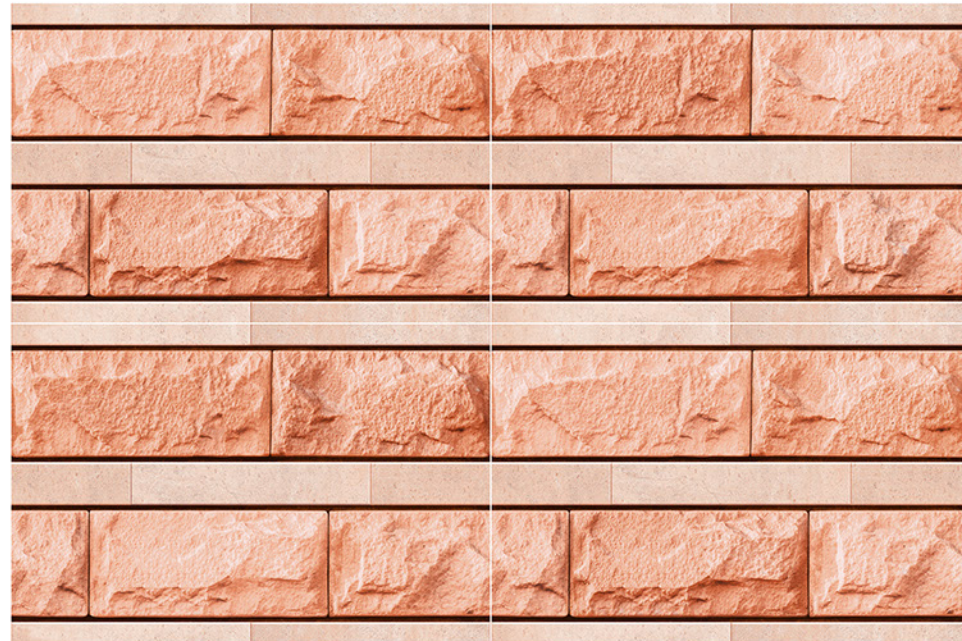

**STONE
CLADDING**

(ALL DESIGN 3-PCS RANDOM)

**VARNISH ELEVATION WALL TILES
300x450mm**

ROYEL-214