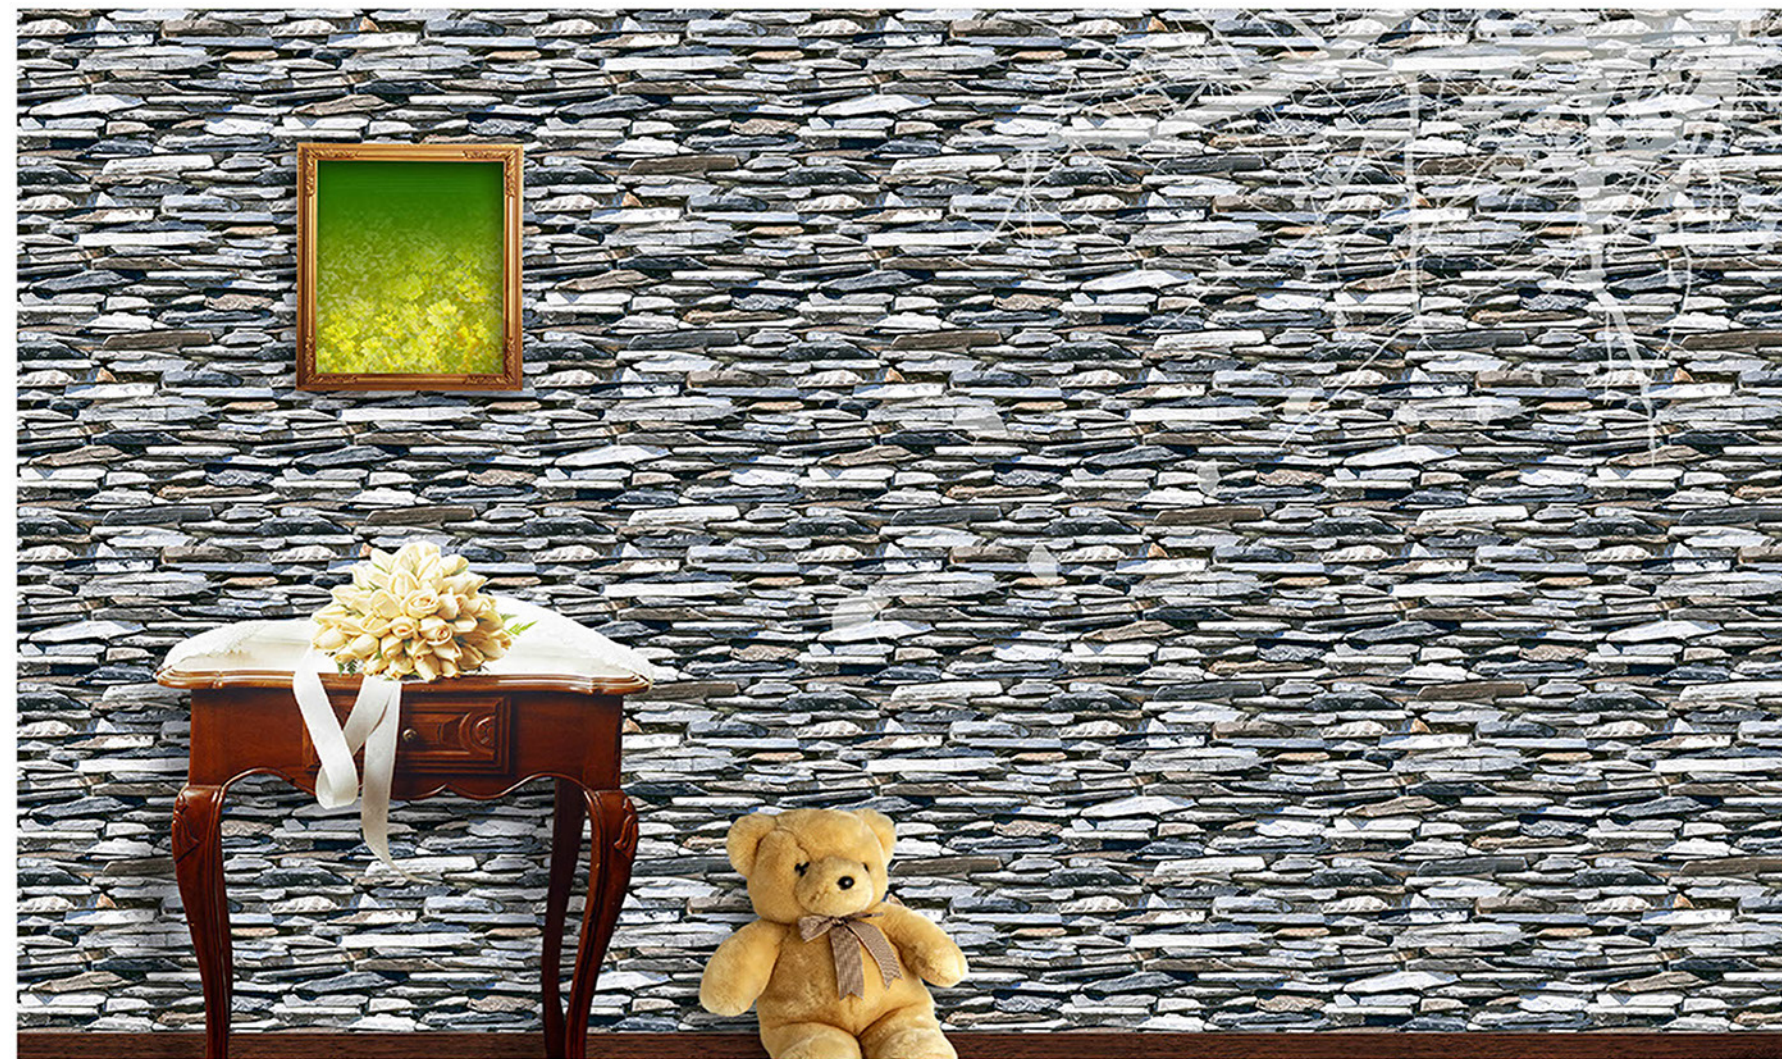

(Random)

**STONE
CLADDING**

(ALL DESIGN 3-PCS RANDOM)

ELEVATION WALL TILES
300x450mm

HARMONY_09

(Random)

STONE CLADDING

(ALL DESIGN 3-PCS RANDOM)