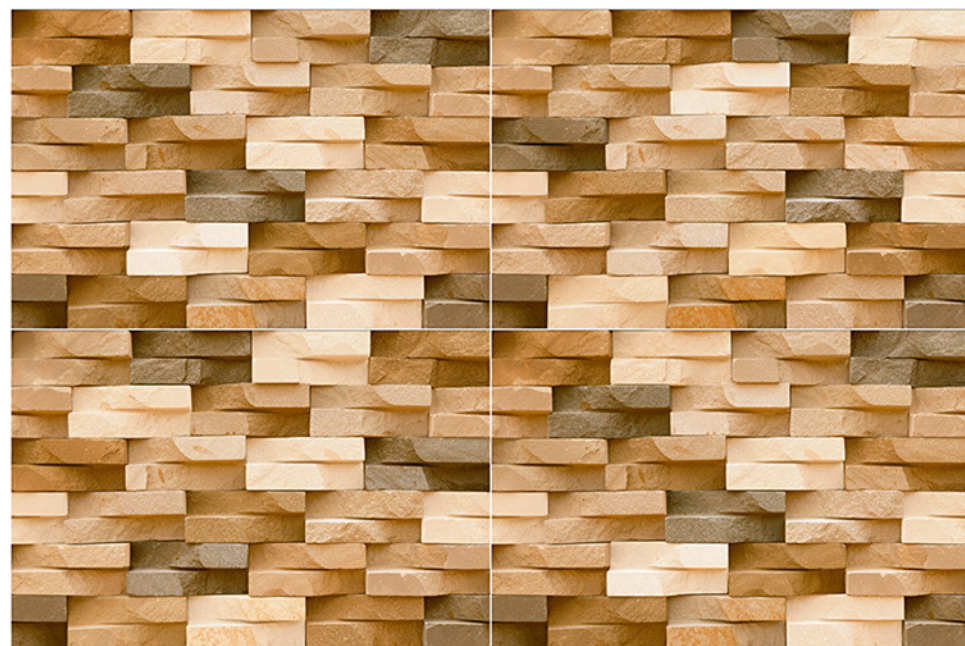

CLASSIC-02

(Random)

**STONE
CLADDING**

(ALL DESIGN 3-PCS RANDOM)

ELEVATION WALL TILES
300x450mm

BELL-01

**STONE
CLADDING**

(ALL DESIGN 3-PCS RANDOM)