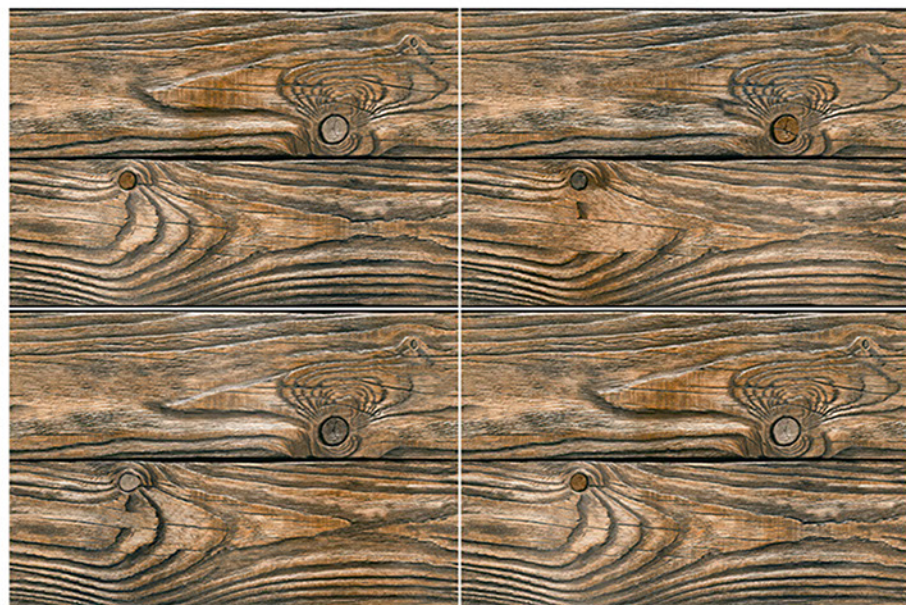

RUBY_05

(Random)

W O O

D S H I
V A R N I S H S E R I E S

E L D

STONE CLADDING

(ALL DESIGN 3-PCS RANDOM)

VARNISH ELEVATION WALL TILES 300x450mm