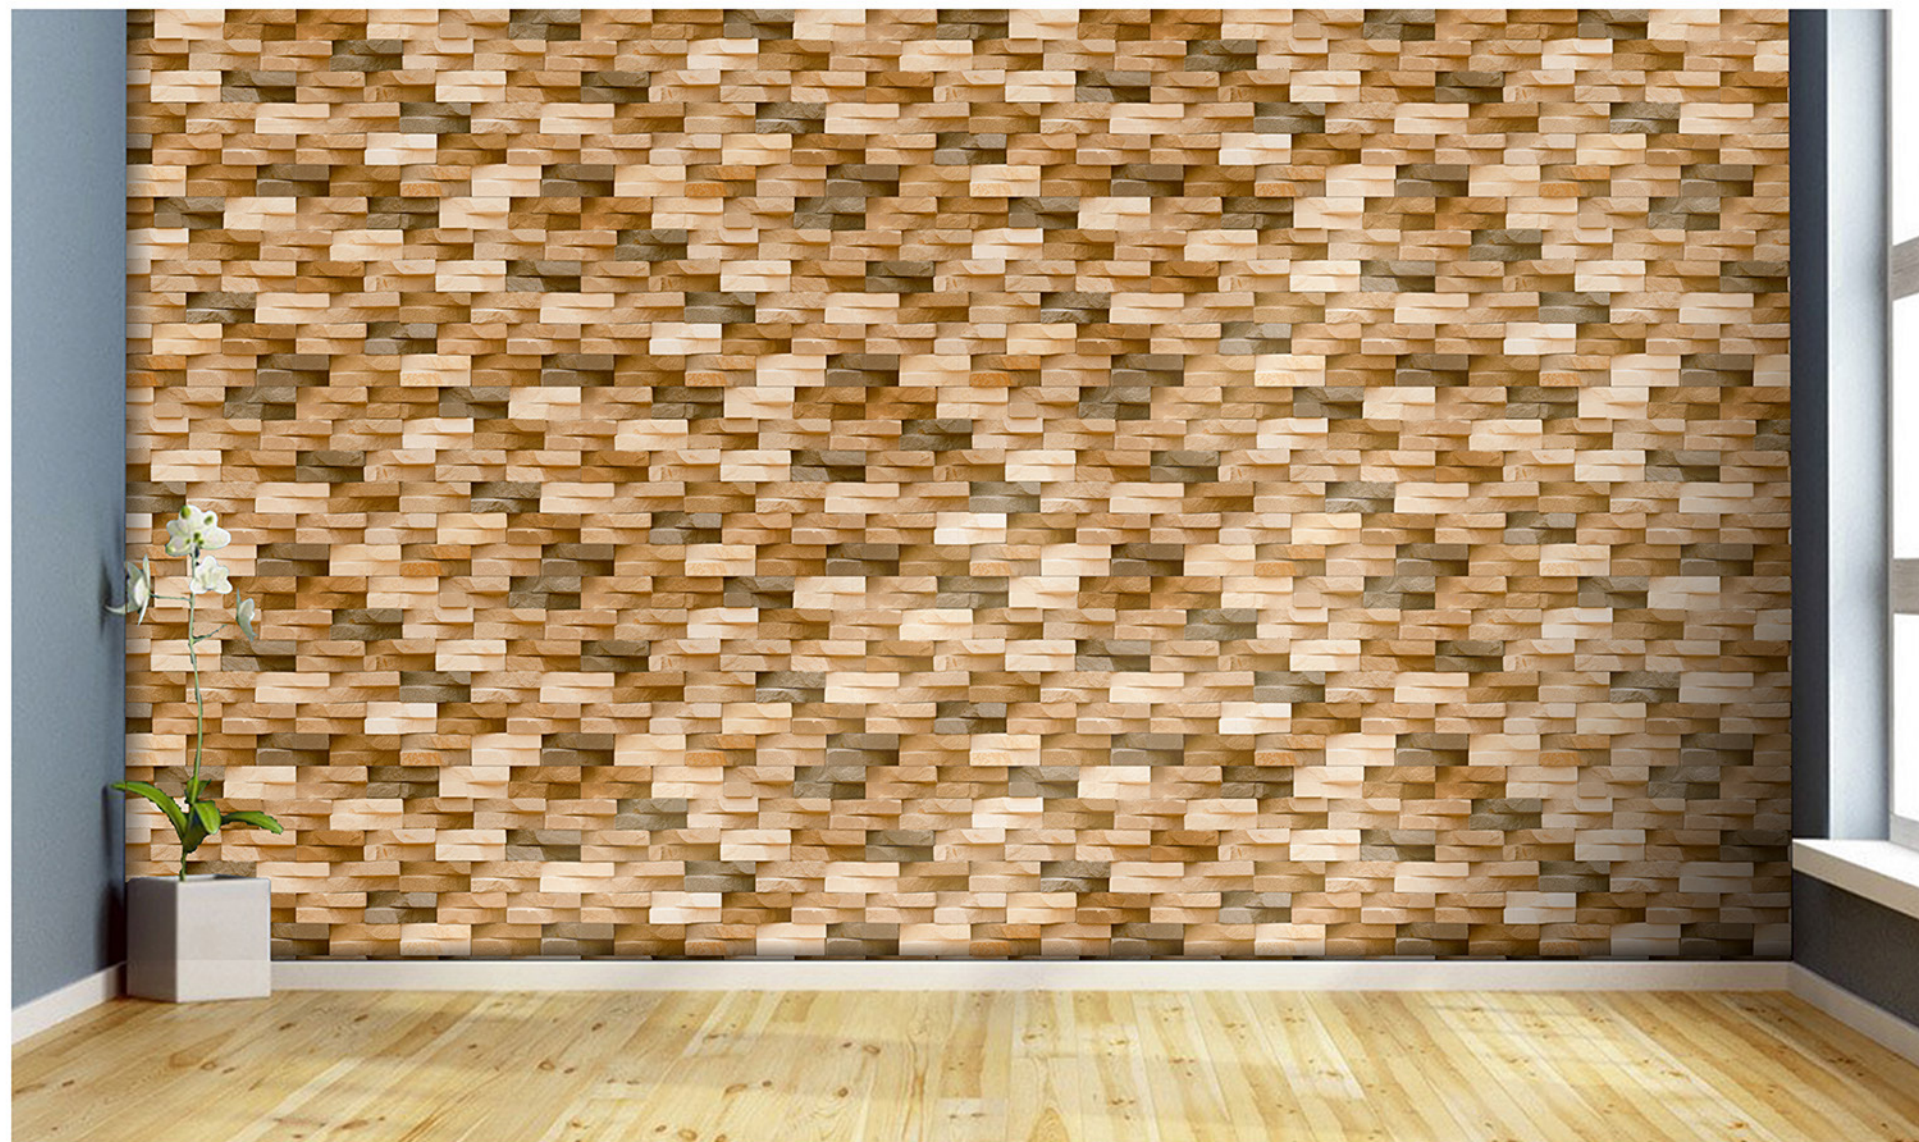

CLASSIC-02

(Random)

**STONE
CLADDING**

(ALL DESIGN 3-PCS RANDOM)

ELEVATION WALL TILES
300x450mm

BELL-01

**STONE
CLADDING**

(ALL DESIGN 3-PCS RANDOM)