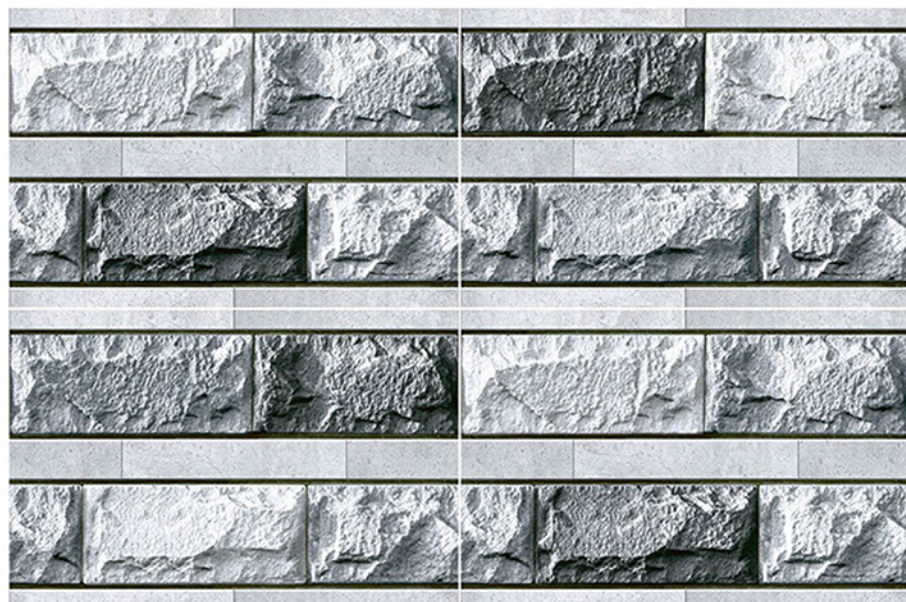

STONE CLADDING

(ALL DESIGN 3-PCS RANDOM)

ELEVATION WALL TILES 300x450mm

ROYEL_09

(Random)