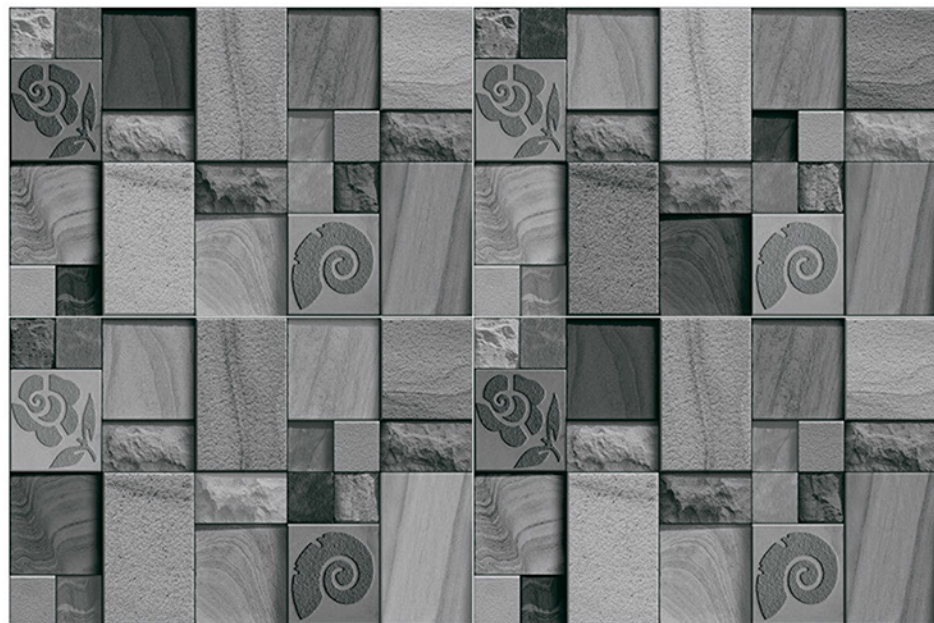

**ELEVATION WALL TILES
300x450mm**

3D HD 

SILK-06

STONE CLADDING

(ALL DESIGN 3-PCS RANDOM)

ELEVATION WALL TILES
300x450mm

3D HD

WINZO-06