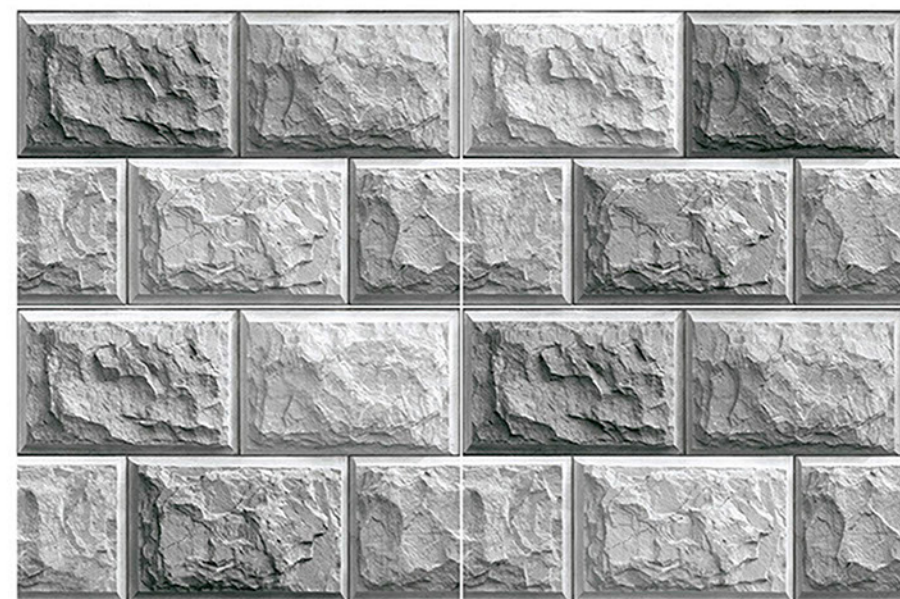

STONE CLADDING

(ALL DESIGN 3-PCS RANDOM)

ELEVATION WALL TILES
300x450mm

ASTER_04

(Random)