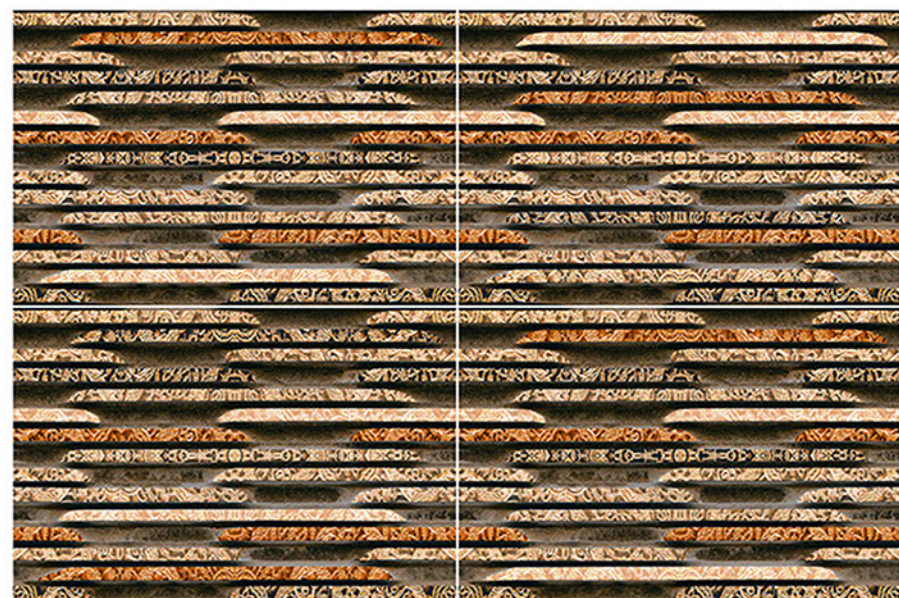

STONE CLADDING

(ALL DESIGN 3-PCS RANDOM)

ELEVATION WALL TILES 300x450mm

TITAN-02

(Random)