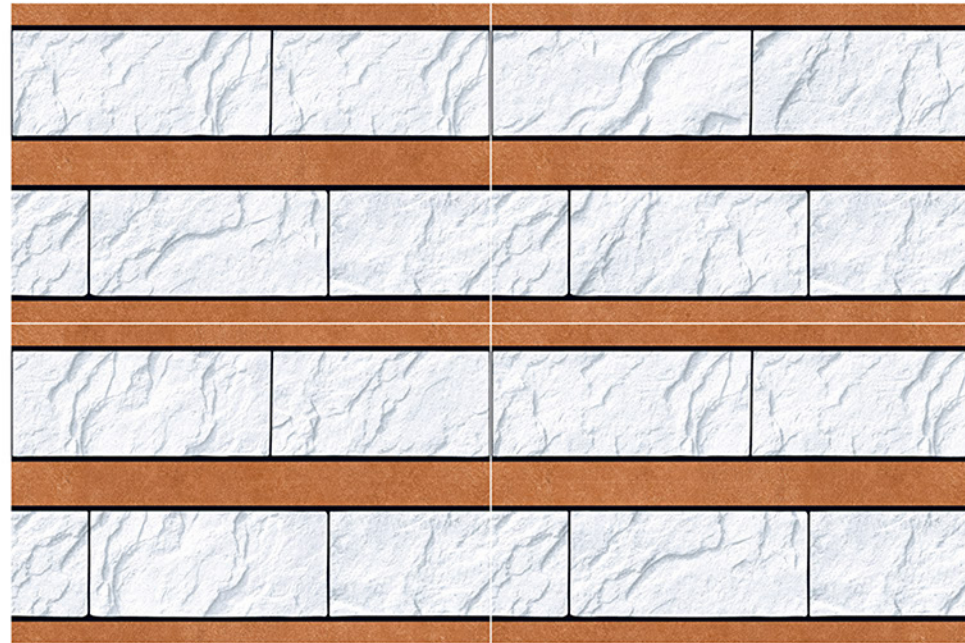

ROYEL_208 HL-2

**STONE
CLADDING**

(ALL DESIGN 3-PCS RANDOM)

**VARNISH ELEVATION WALL TILES
300x450mm**

ROYEL-214

**STONE
CLADDING**

(ALL DESIGN 3-PCS RANDOM)

**VARNISH ELEVATION WALL TILES
300x450mm**