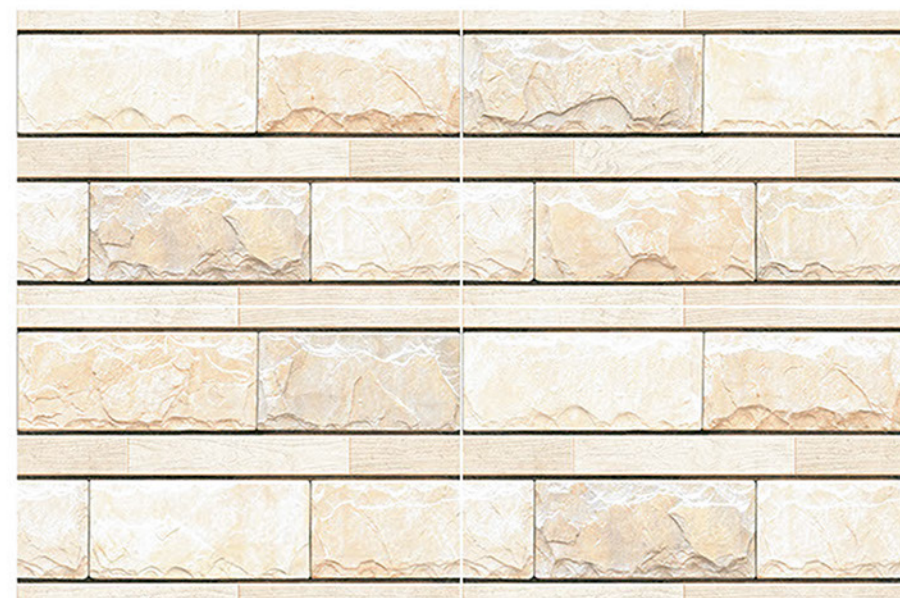

ELEVATION WALL TILES
300x450mm

ROYEL_04

(Random)

**STONE
CLADDING**

(ALL DESIGN 3-PCS RANDOM)

ELEVATION WALL TILES
300x450mm

ROYEL_08

(Random)

STONE CLADDING

(ALL DESIGN 3-PCS RANDOM)

ELEVATION WALL TILES 300x450mm

TITAN-02

(Random)

STONE CLADDING

(ALL DESIGN 3-PCS RANDOM)

ELEVATION WALL TILES 300x450mm