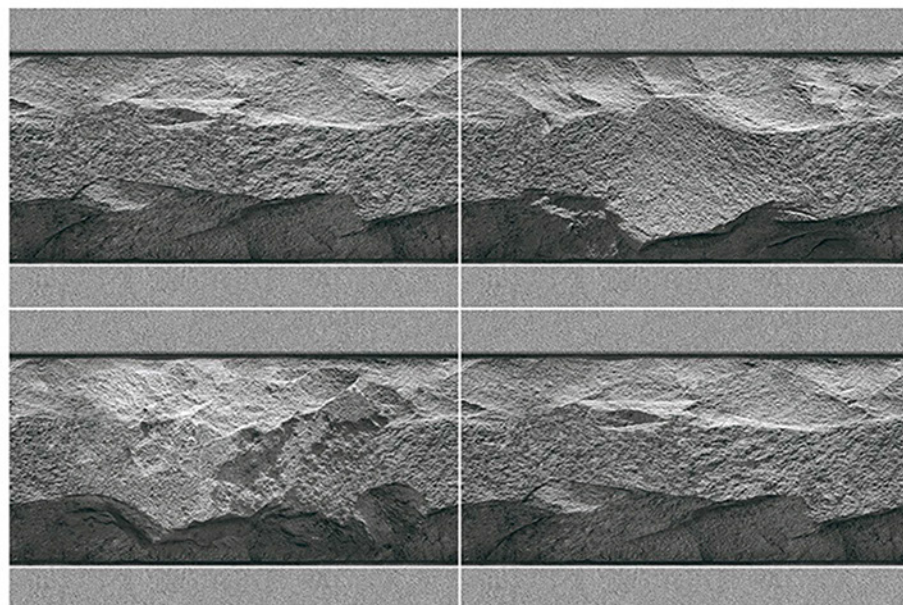

STONE CLADDING

(ALL DESIGN 3-PCS RANDOM)

ELEVATION WALL TILES 300x450mm

TITAN-02

(Random)

STONE CLADDING

(ALL DESIGN 3-PCS RANDOM)

ELEVATION WALL TILES 300x450mm