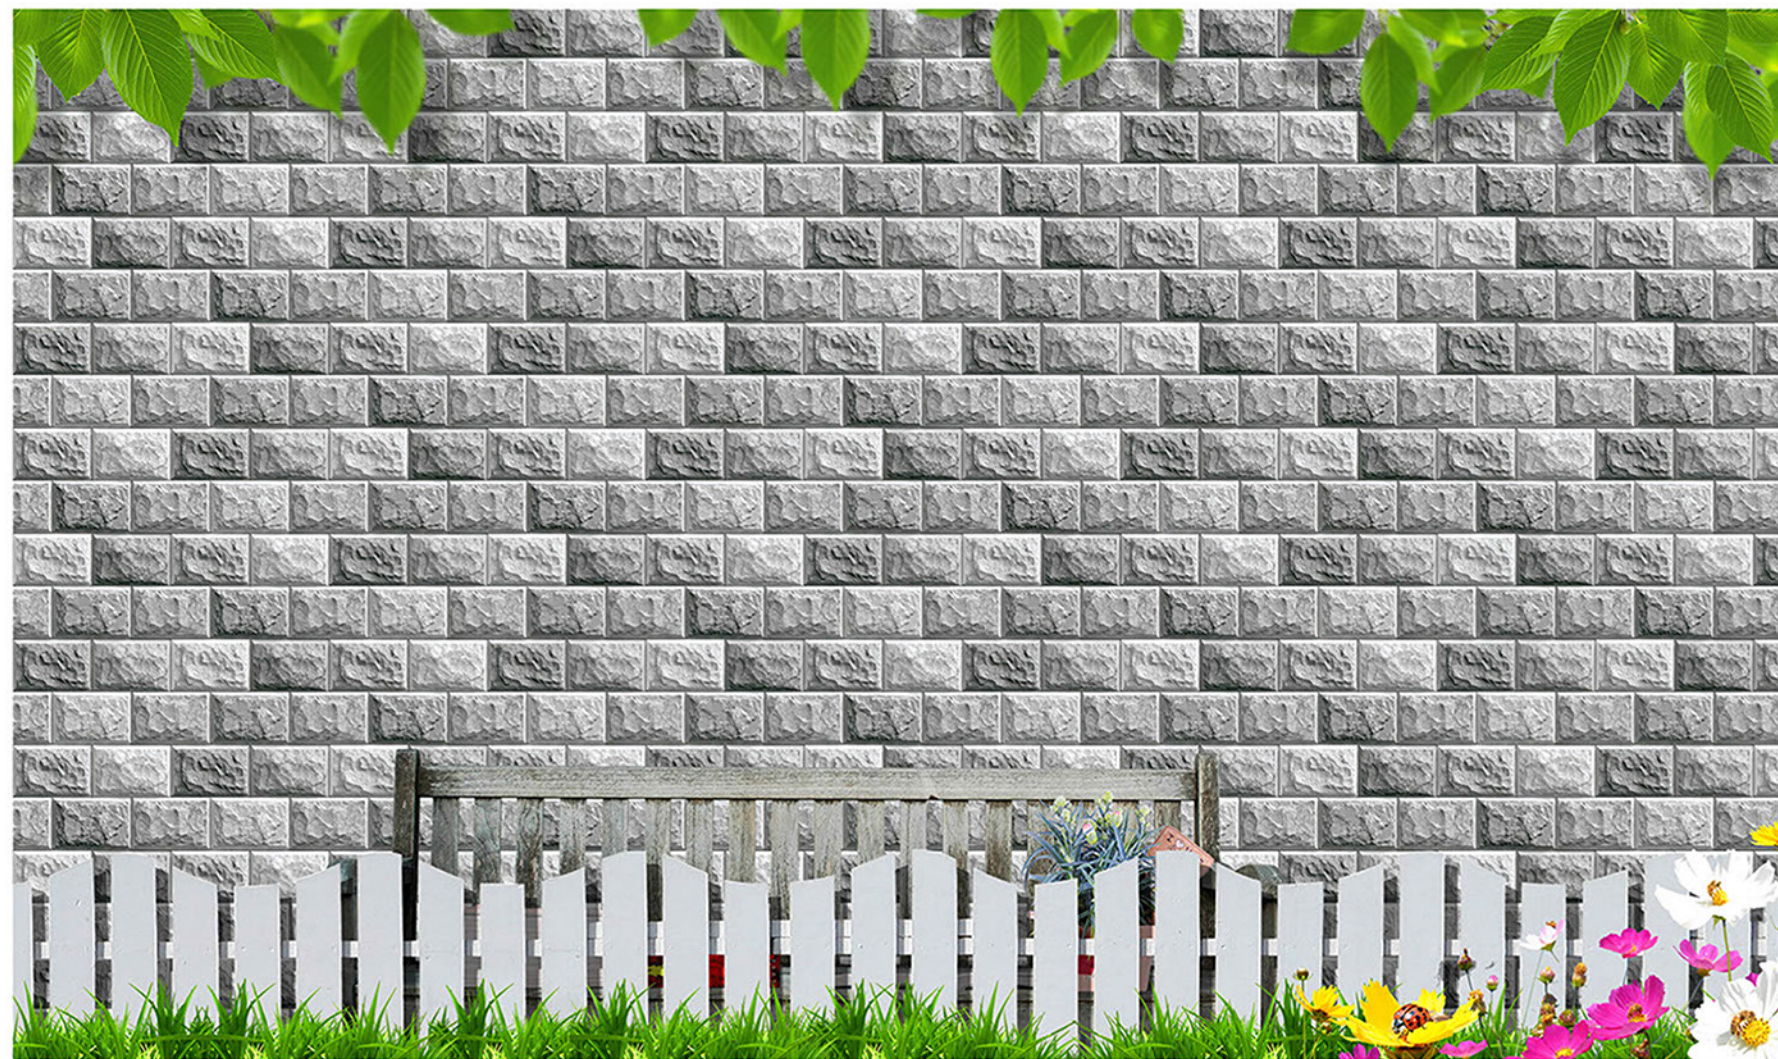

STONE CLADDING

(ALL DESIGN 3-PCS RANDOM)

ELEVATION WALL TILES
300x450mm

ASTER_04

(Random)