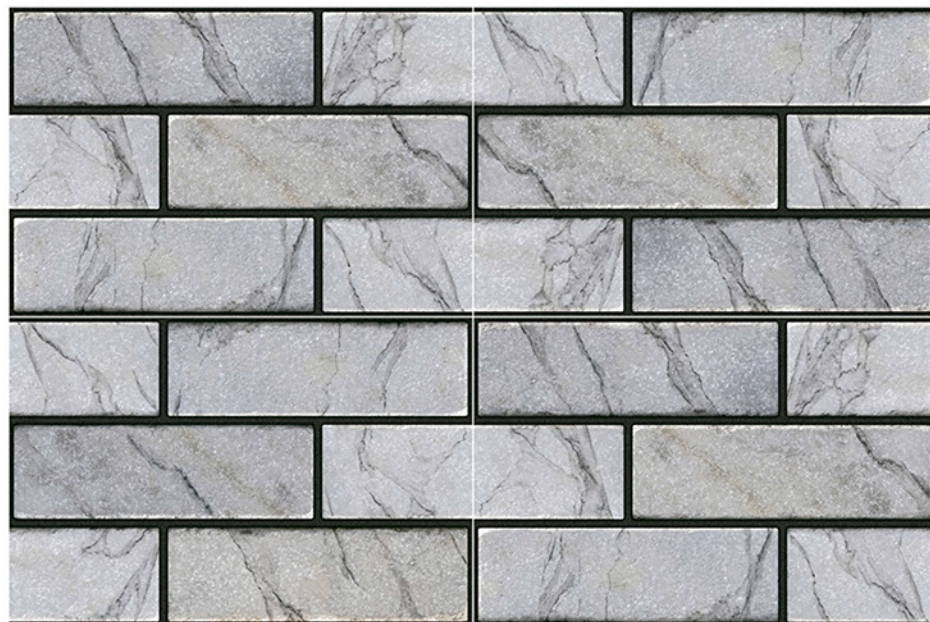

**STONE
CLADDING**

**VARNISH ELEVATION WALL TILES
300x450mm**

AMPLE-204

**STONE
CLADDING**

**VARNISH ELEVATION WALL TILES
300x450mm**

AMPLE-212

**STONE
CLADDING**

(ALL DESIGN 3-PCS RANDOM)