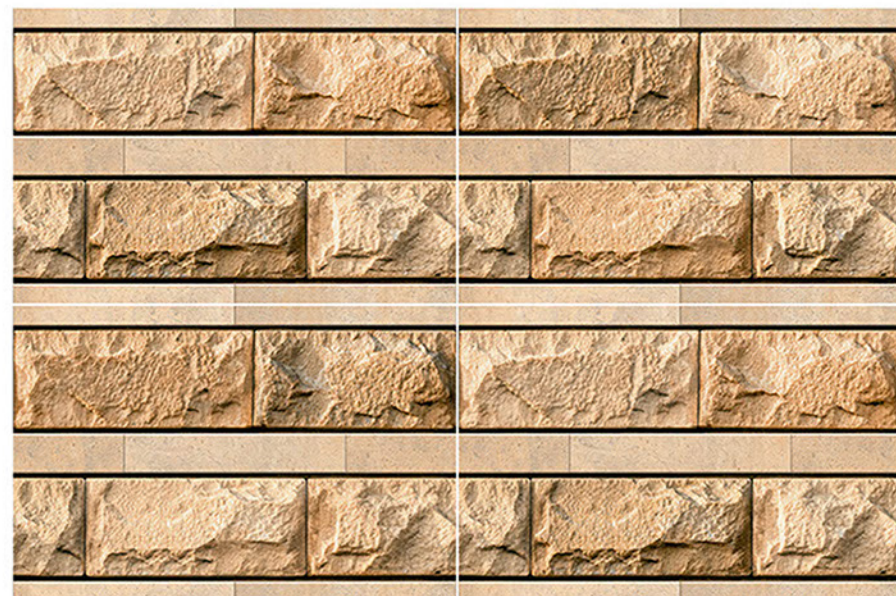

STONE CLADDING

(ALL DESIGN 3-PCS RANDOM)

ELEVATION WALL TILES
300x450mm

ROYEL_04

(Random)