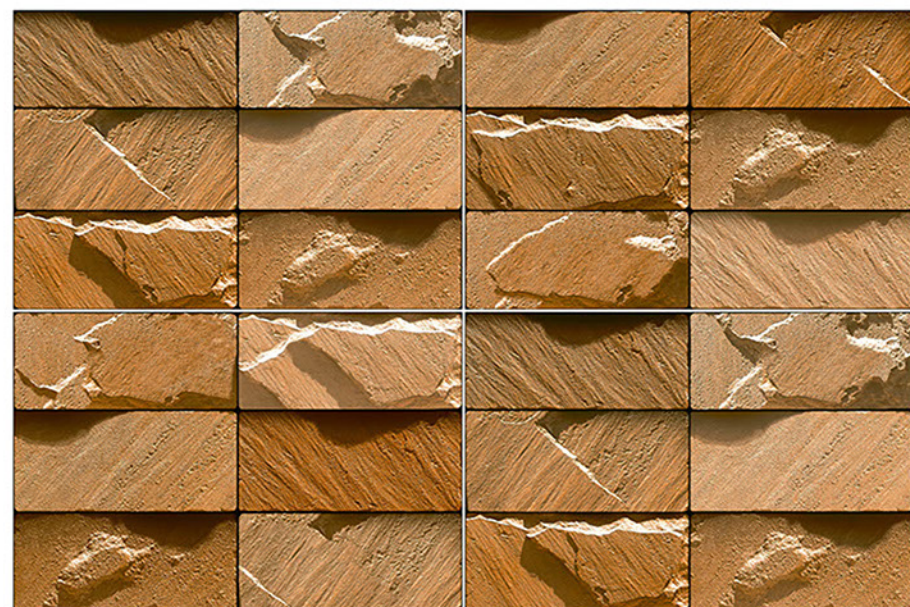

STONE CLADDING

(ALL DESIGN 3-PCS RANDOM)

ELEVATION WALL TILES 300x450mm

ROYEL_09

(Random)

STONE CLADDING

(ALL DESIGN 3-PCS RANDOM)

ELEVATION WALL TILES
300x450mm